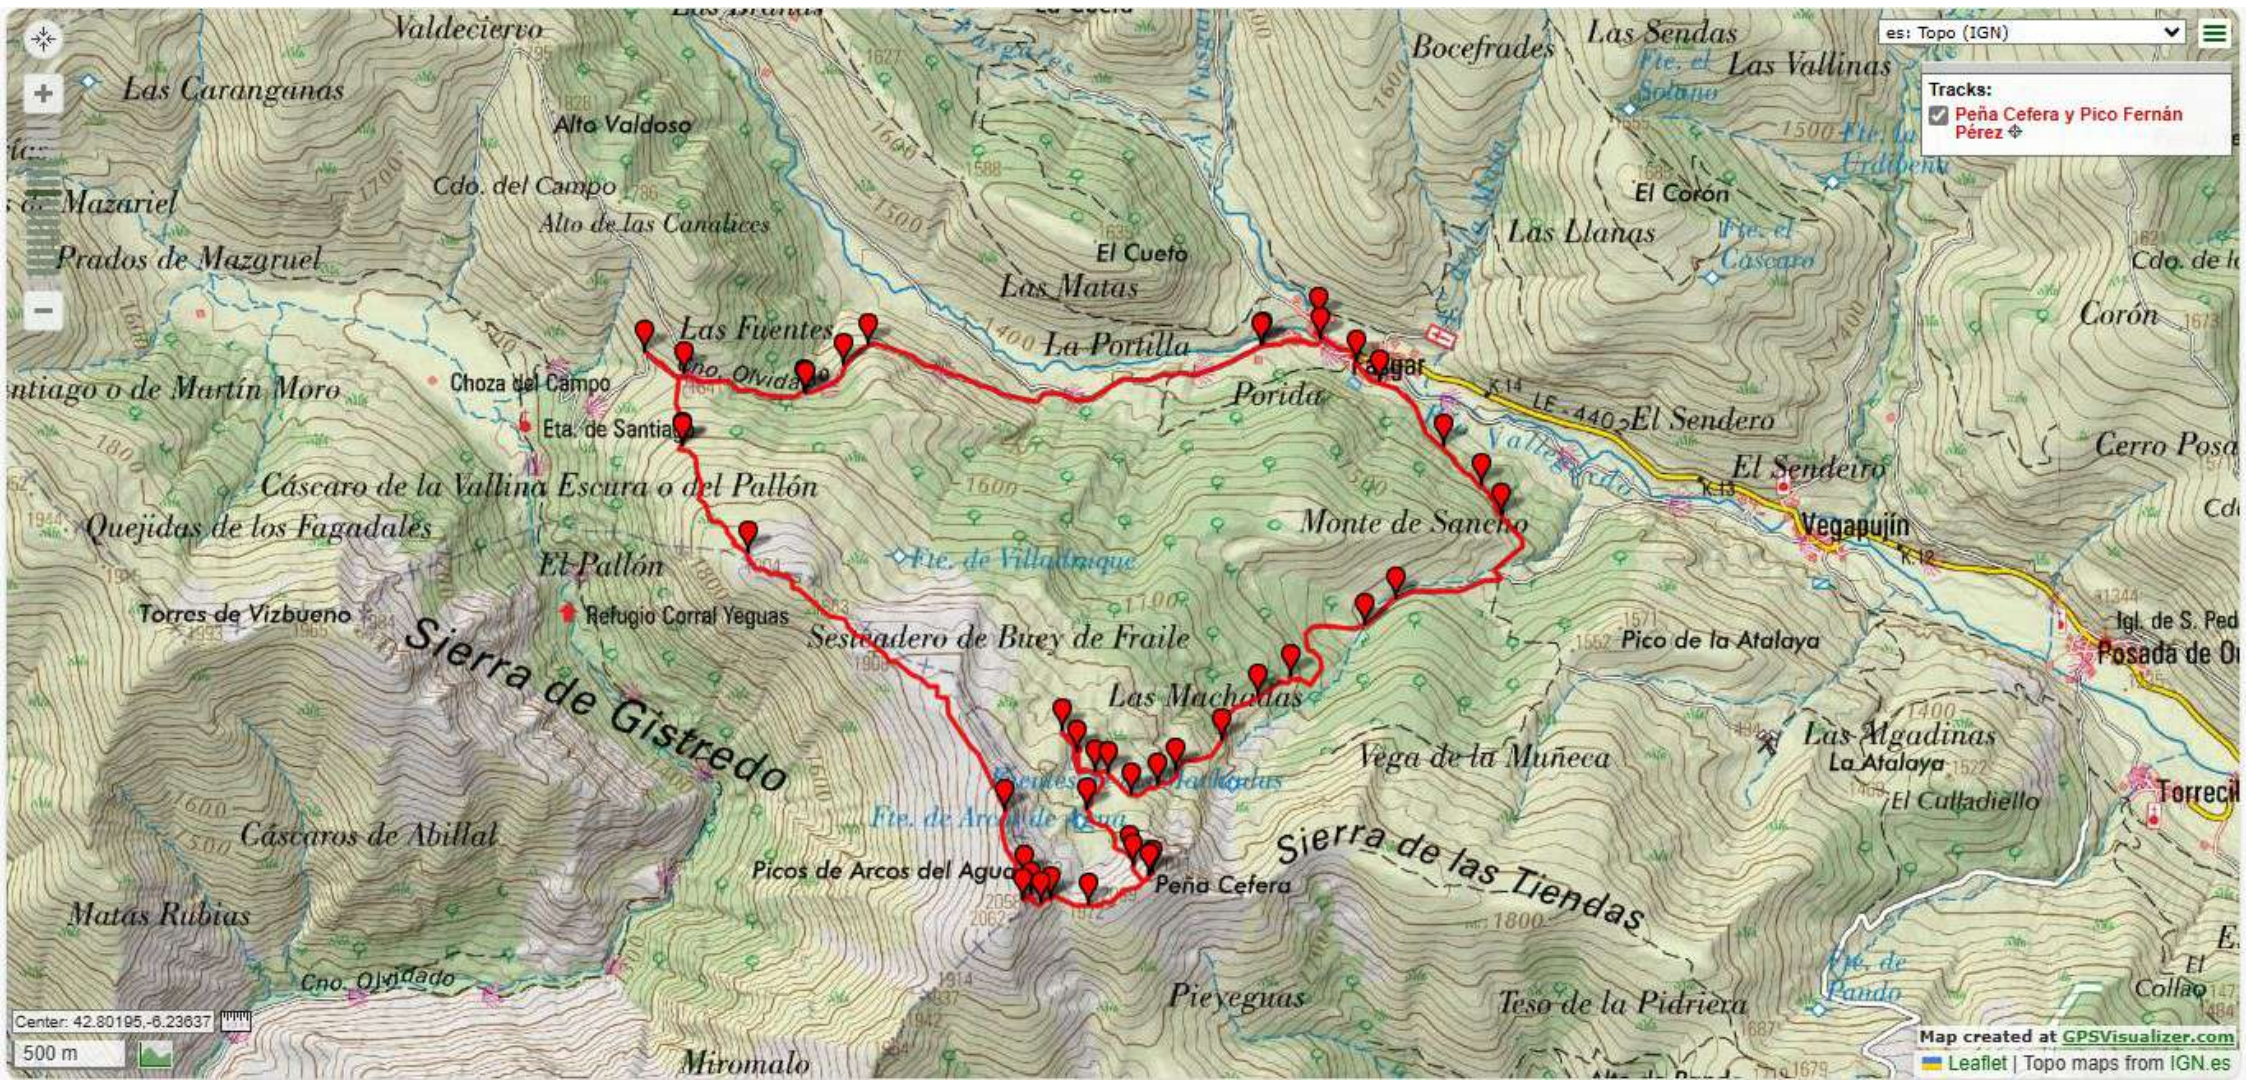

es: Topo (IGN)

Tracks:  
 Nevadín y Peña Vendimia desde Rioscuro

Center: 42.90150,-8.29070  
500 m

Map created at [GPSVisualizer.com](https://www.gpsvisualizer.com/)  
Leaflet | Topo maps from IGN.es

es: Topo (IGN)

Tracks:  
 El Nevadín desde Rabanal de Arriba

Center: 42.90143,-8.31722

500 m

Map created at [GPSVisualizer.com](http://GPSVisualizer.com)  
Leaflet | Topo maps from IGN.es

es: Topo (IGN)

Tracks:  
 Tambarón desde Montrondo (Murias de Paredes, León)

Map created at [GPSVisualizer.com](https://gpsvisualizer.com)  
Leaflet | Topo maps from IGN.es

Tracks:

- Murias de Paredes - Abedular de Montrondo - Montrondo - Muri...

es: Topo (IGN)

Tracks:  
 Tremor de arriba, ermita v. de la casa, peña cofera, Fernan ...

Center: 42.76611, -6.22136

500 m

Map created at [GPSVisualizer.com](https://gpsvisualizer.com)

Leaflet | Topo maps from IGN.es