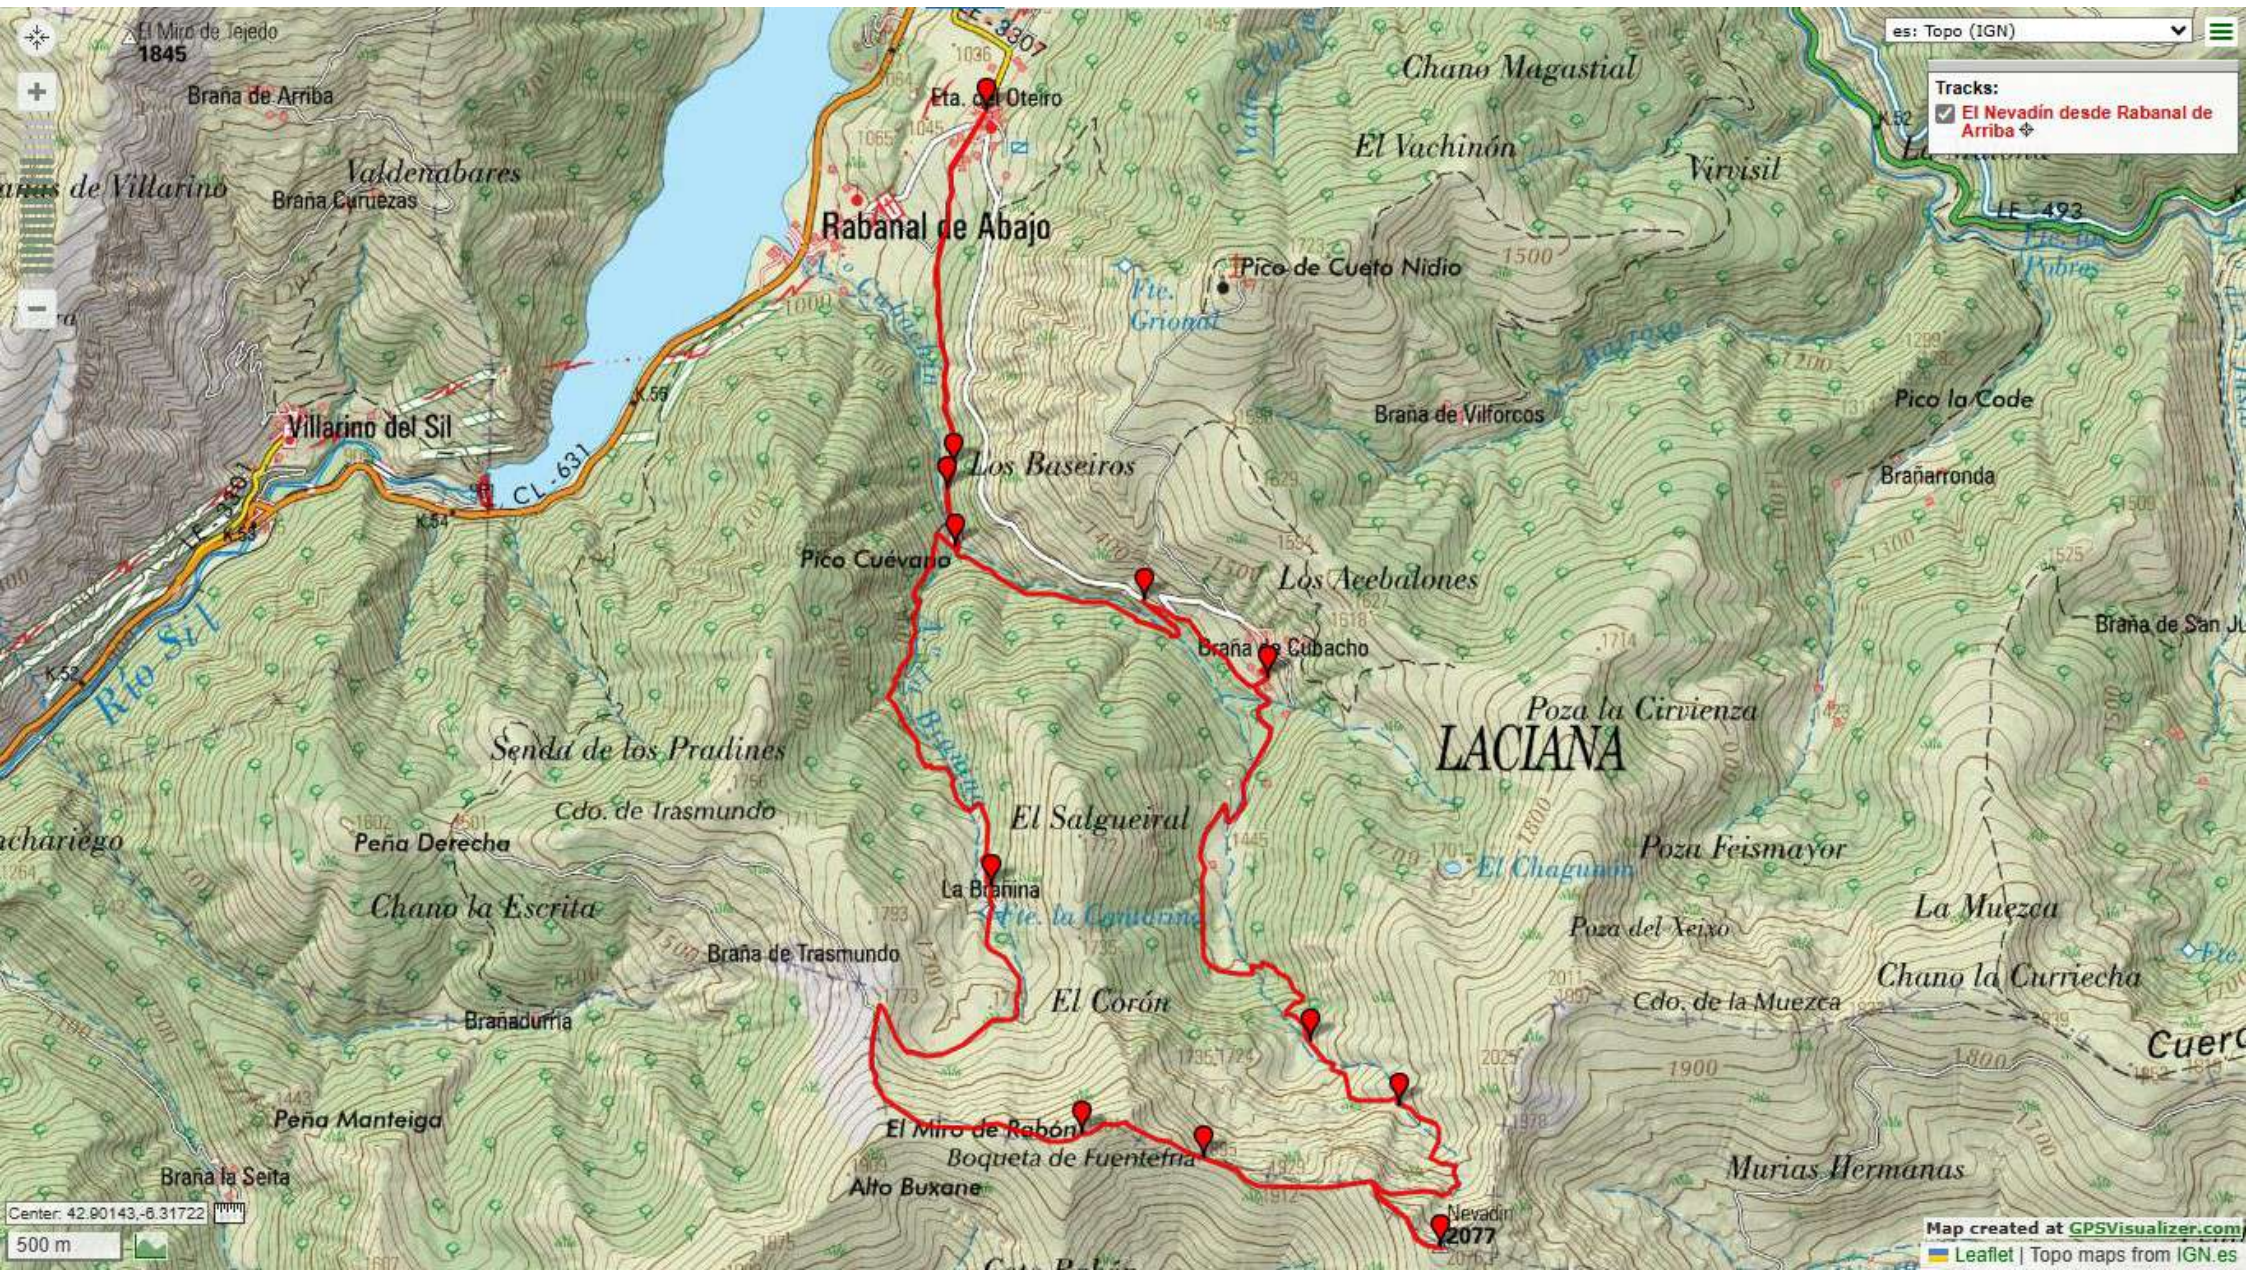

es: Topo (IGN)

Tracks:  
 Nevadín y Peña Vendimia desde Rioscuro

Center: 42.90150,-8.29070  
500 m

Map created at [GPSVisualizer.com](https://www.gpsvisualizer.com/)  
Leaflet | Topo maps from IGN.es

es: Topo (IGN)

Tracks:  
 El Nevadín desde Rabanal de Arriba

Center: 42.90143,-8.31722

500 m

Map created at [GPSVisualizer.com](http://GPSVisualizer.com)  
Leaflet | Topo maps from IGN.es

es: Topo (IGN)

Tracks:  
 Tambarón desde Montrondo (Murias de Paredes, León)

Map created at [GPSVisualizer.com](https://gpsvisualizer.com)  
Leaflet | Topo maps from IGN.es

Tracks:

- Murias de Paredes - Abedular de Montrondo - Montrondo - Muri...

es: Topo (IGN)

Tracks:  
 Tremor de arriba, ermita v. de la casa, peña cofera, Fernan ...

Center: 42.76611, -6.22136

500 m

Map created at [GPSVisualizer.com](https://gpsvisualizer.com)

Leaflet | Topo maps from IGN.es