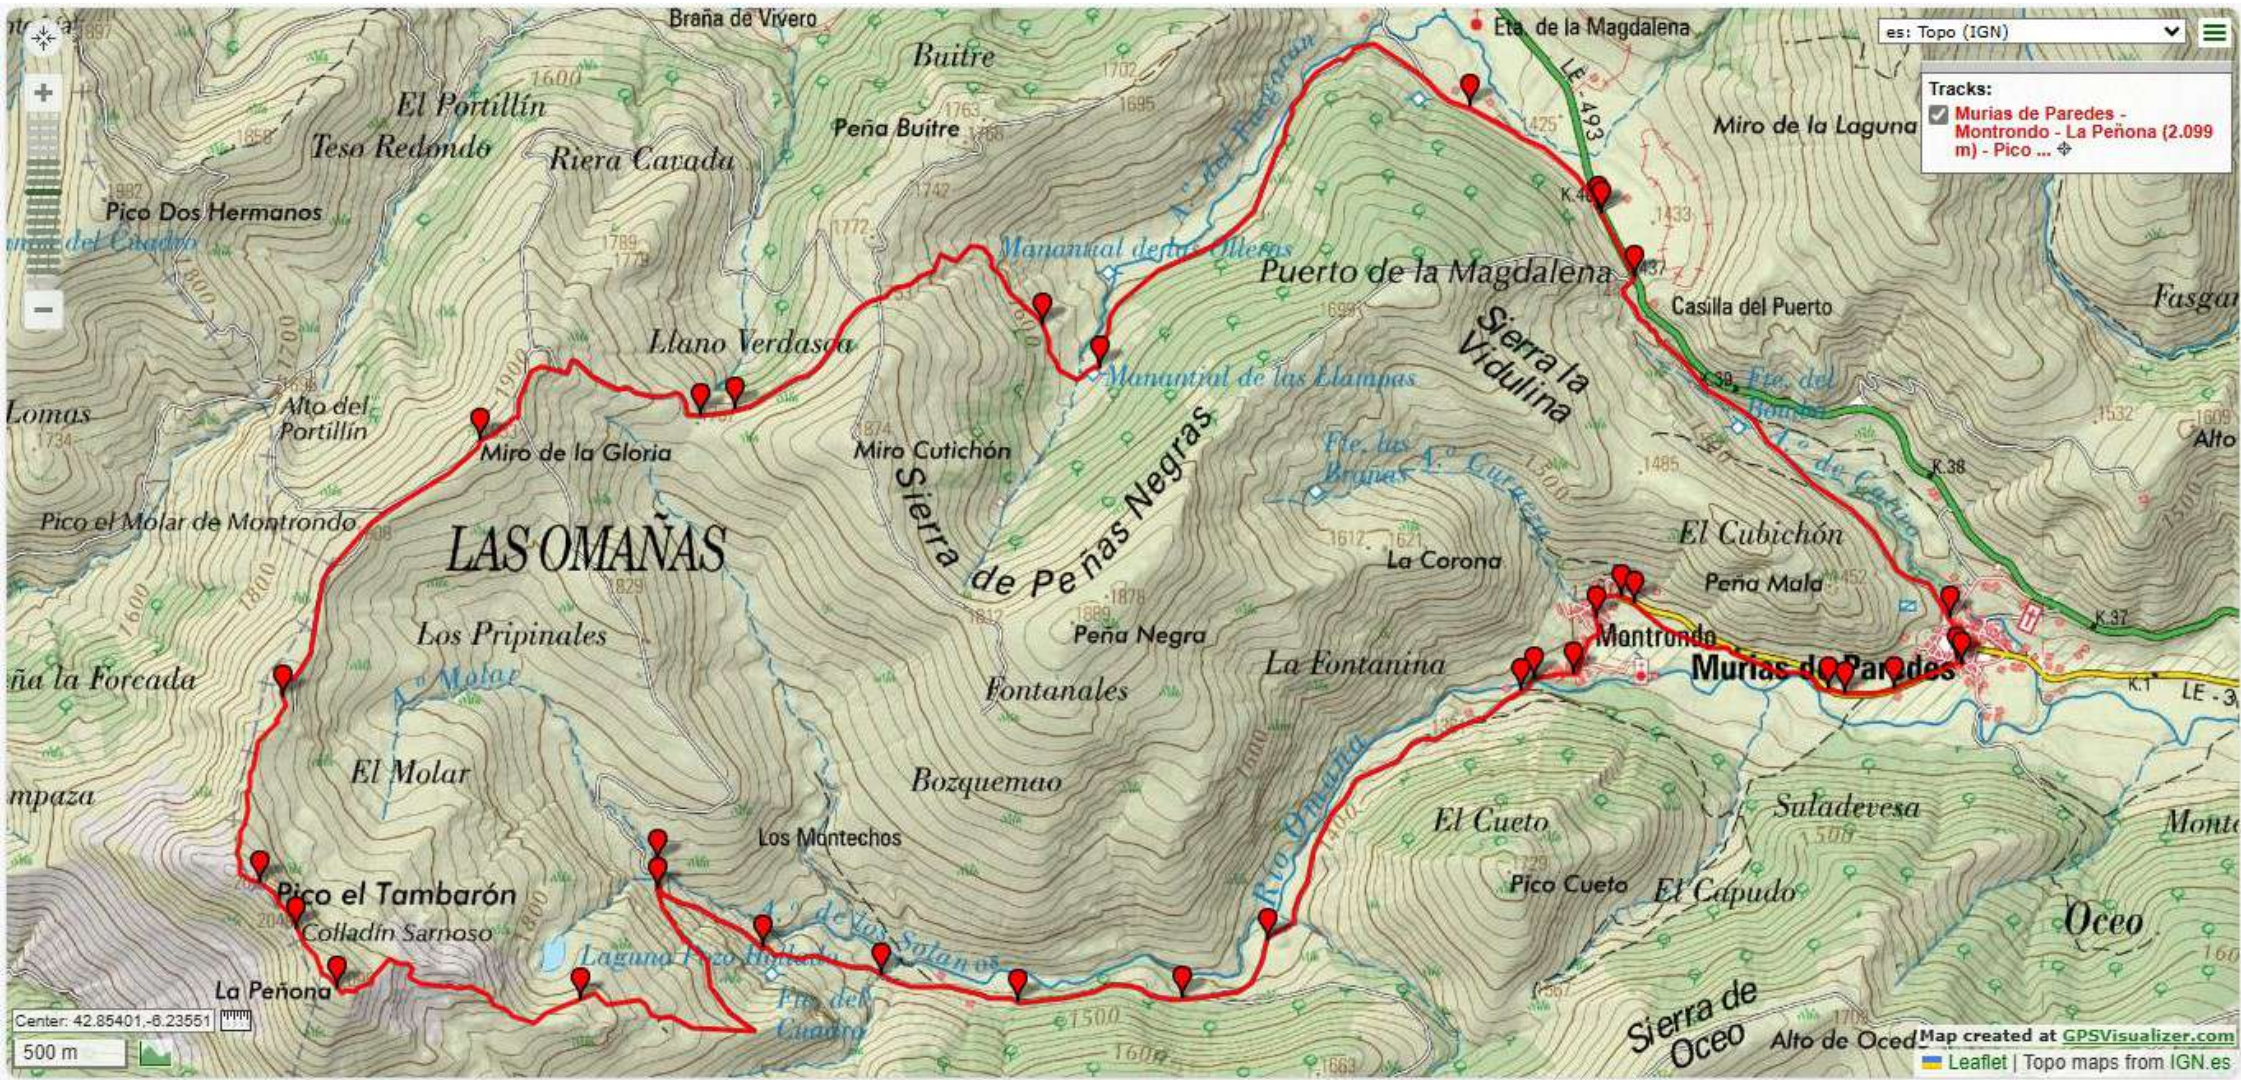

es: Topo (IGN)

Tracks:  
 Nevadín y Peña Vendimia desde Rioscuro

Center: 42.90150,-8.29070  
500 m

Map created at [GPSVisualizer.com](https://www.gpsvisualizer.com/)  
Leaflet | Topo maps from IGN.es

es: Topo (IGN)

Tracks:  
 El Nevadín desde Rabanal de Arriba

Center: 42.90143,-8.31722

500 m

Map created at [GPSVisualizer.com](http://GPSVisualizer.com)  
Leaflet | Topo maps from IGN.es

es: Topo (IGN)

Tracks:  
 Tambarón desde Montrondo (Murias de Paredes, León)

Map created at [GPSVisualizer.com](https://gpsvisualizer.com)  
Leaflet | Topo maps from IGN.es

Tracks:

- Murias de Paredes - Abedular de Montrondo - Montrondo - Muri...

es: Topo (IGN)

Tracks:  
 Tremor de arriba, ermita v. de la casa, peña cofera, Fernan ...

Center: 42.76611, -6.22136

500 m

Map created at [GPSVisualizer.com](https://gpsvisualizer.com)

Leaflet | Topo maps from IGN.es