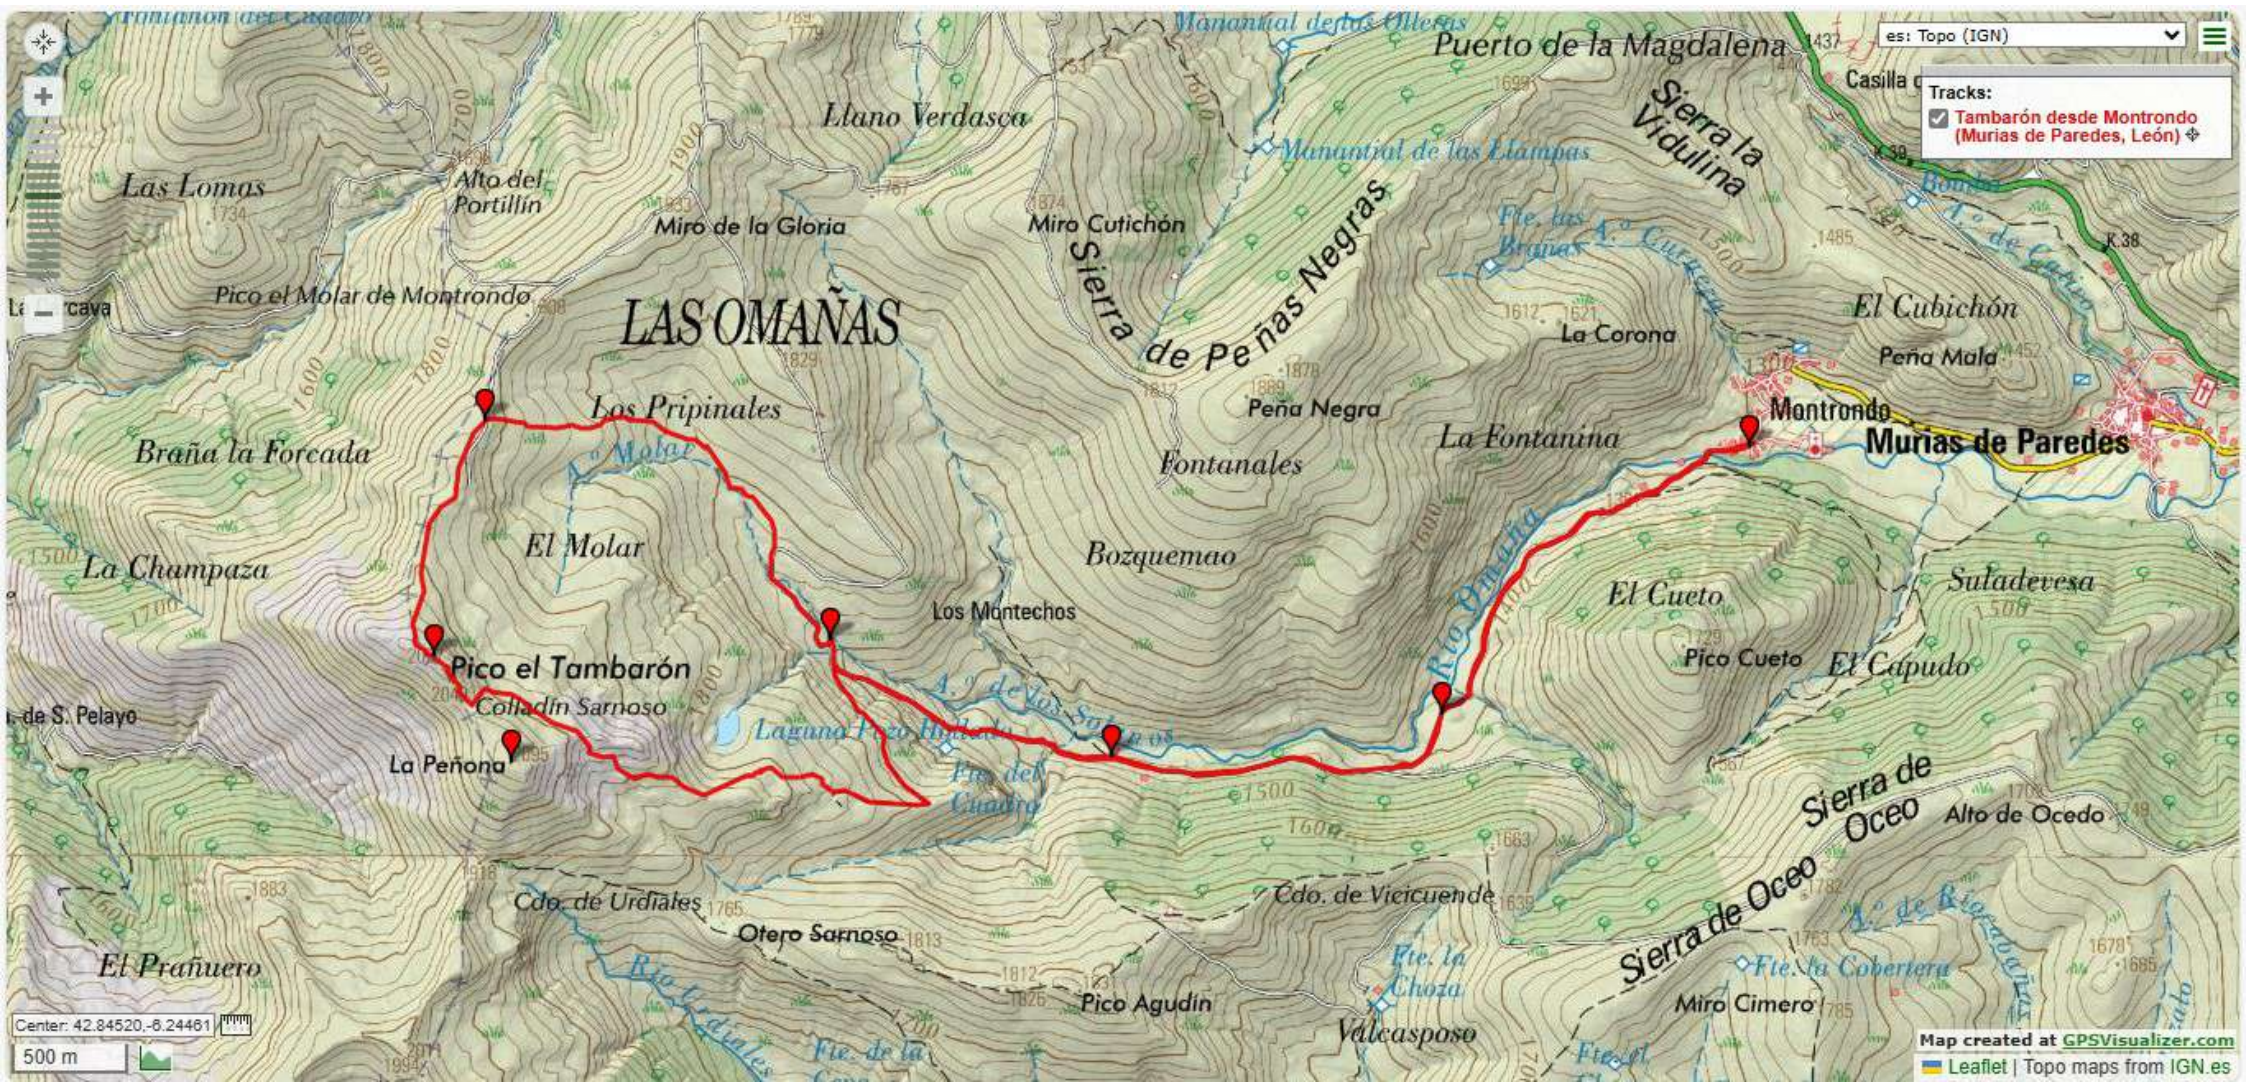

es: Topo (IGN)

Tracks:  
 Nevadín y Peña Vendimia desde Rioscuro

Center: 42.90150,-8.29070  
500 m

Map created at [GPSVisualizer.com](https://www.gpsvisualizer.com/)  
Leaflet | Topo maps from IGN.es

es: Topo (IGN)

Tracks:  
 El Nevadín desde Rabanal de Arriba

Center: 42.90143,-8.31722

500 m

Map created at [GPSVisualizer.com](http://GPSVisualizer.com)  
Leaflet | Topo maps from IGN.es

es: Topo (IGN)

Tracks:  
 Tambarón desde Montrondo (Murias de Paredes, León)

Map created at [GPSVisualizer.com](https://gpsvisualizer.com)  
Leaflet | Topo maps from IGN.es

Tracks:

- Murias de Paredes - Abedular de Montrondo - Montrondo - Muri...

es: Topo (IGN)

Tracks:  
 Tremor de arriba, ermita v. de la casa, peña cofera, Fernan ...

Center: 42.76611, -6.22136

500 m

Map created at [GPSVisualizer.com](https://gpsvisualizer.com)

Leaflet | Topo maps from IGN.es