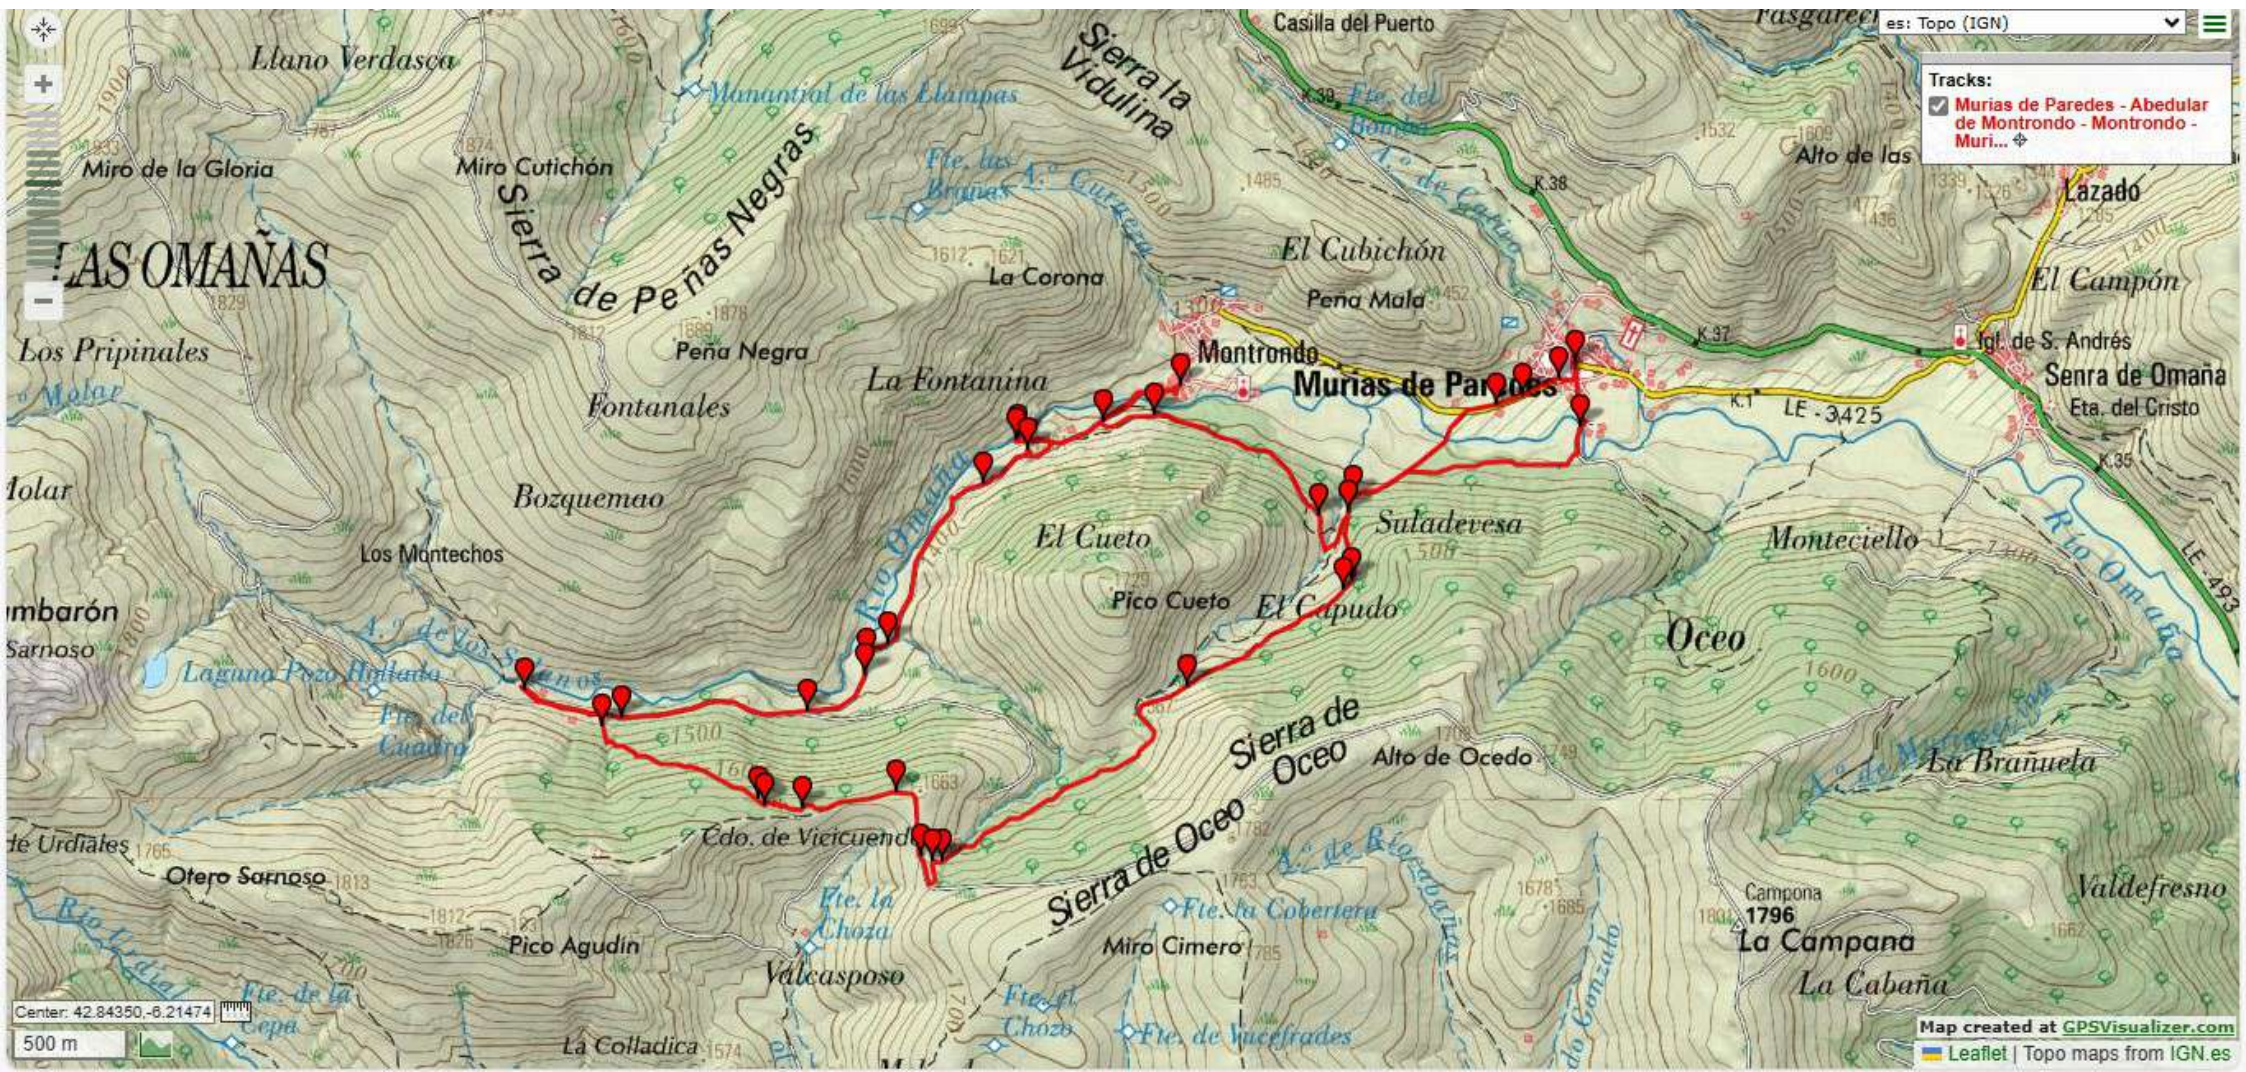

es: Topo (IGN)

Tracks:  
 Nevadín y Peña Vendimia desde Rioscuro

Center: 42.90150,-8.29070  
500 m

Map created at [GPSVisualizer.com](https://www.gpsvisualizer.com/)  
Leaflet | Topo maps from IGN.es

es: Topo (IGN)

Tracks:  
 El Nevadín desde Rabanal de Arriba

Center: 42.90143,-8.31722

500 m

Map created at [GPSVisualizer.com](http://GPSVisualizer.com)  
Leaflet | Topo maps from IGN.es

es: Topo (IGN)

Tracks:  
 Tambarón desde Montrondo (Murias de Paredes, León)

Map created at [GPSVisualizer.com](https://gpsvisualizer.com)  
Leaflet | Topo maps from IGN.es

Tracks:

- Murias de Paredes - Abedular de Montrondo - Montrondo - Muri...

es: Topo (IGN)

Tracks:  
 Tremor de arriba, ermita v. de la casa, peña cofera, Fernan ...

Center: 42.76611, -6.22136

500 m

Map created at [GPSVisualizer.com](https://gpsvisualizer.com)

Leaflet | Topo maps from IGN.es