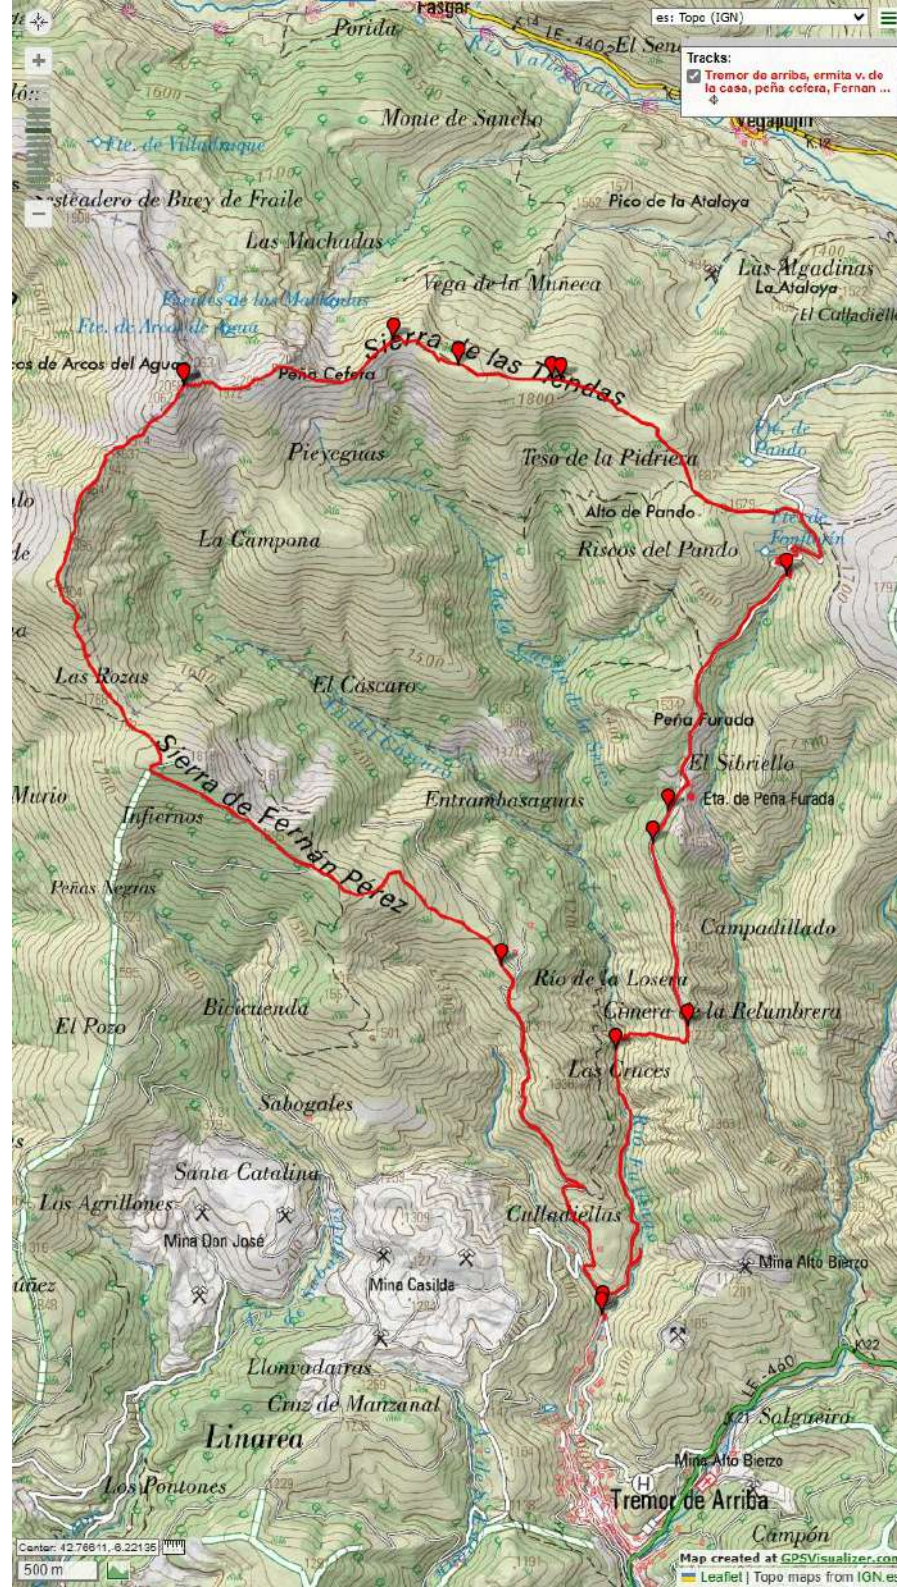

es: Topo (IGN)

Tracks:  
 Nevadín y Peña Vendimia desde Rioscuro

Center: 42.90150,-8.29070  
500 m

Map created at [GPSVisualizer.com](https://www.gpsvisualizer.com/)  
Leaflet | Topo maps from IGN.es

es: Topo (IGN)

Tracks:  
 El Nevadín desde Rabanal de Arriba

Center: 42.90143,-8.31722

500 m

Map created at [GPSVisualizer.com](http://GPSVisualizer.com)  
Leaflet | Topo maps from IGN.es

es: Topo (IGN)

Tracks:  
 Tambarón desde Montrondo (Murias de Paredes, León)

Map created at [GPSVisualizer.com](https://gpsvisualizer.com)  
Leaflet | Topo maps from IGN.es

Tracks:

- Murias de Paredes - Abedular de Montrondo - Montrondo - Muri...

es: Topo (IGN)

Tracks:  
 Tremor de arriba, ermita v. de la casa, peña cofera, Fernan ...

Center: 42.76611, -6.22136

500 m

Map created at [GPSVisualizer.com](https://gpsvisualizer.com)

Leaflet | Topo maps from IGN.es